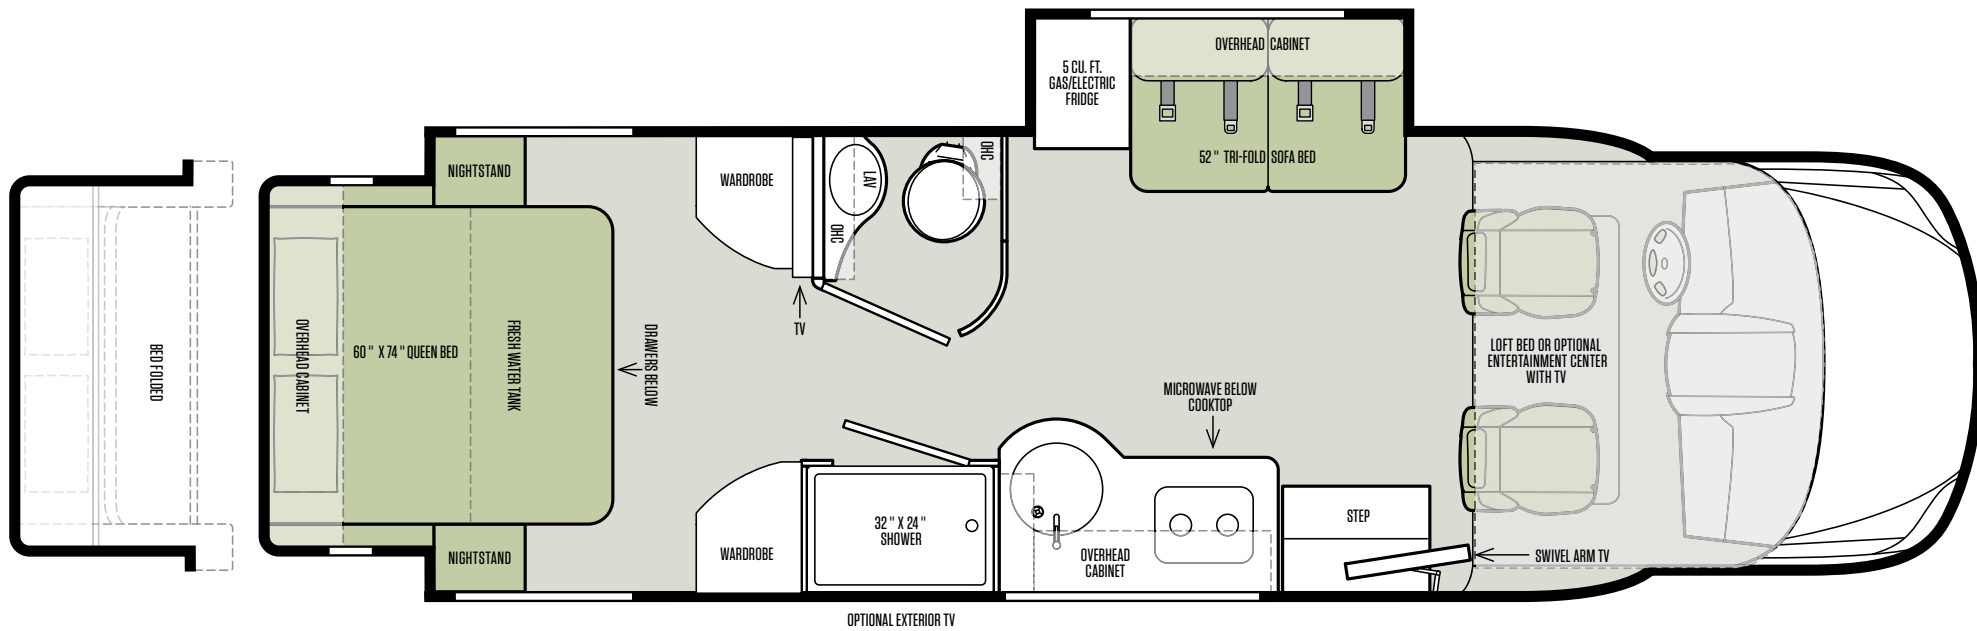

Wayfarer

TIFFIN
MOTORHOMES

The Wayfarer is the first luxury Class C coach designed and built by Tiffin Motorhomes, one of the nation's largest manufacturers of Class A models. Family-owned and operated for more than 40 years, Tiffin takes great pride in bringing its legacy of exceptional craftsmanship and luxury to Class C enthusiasts.

24 BW