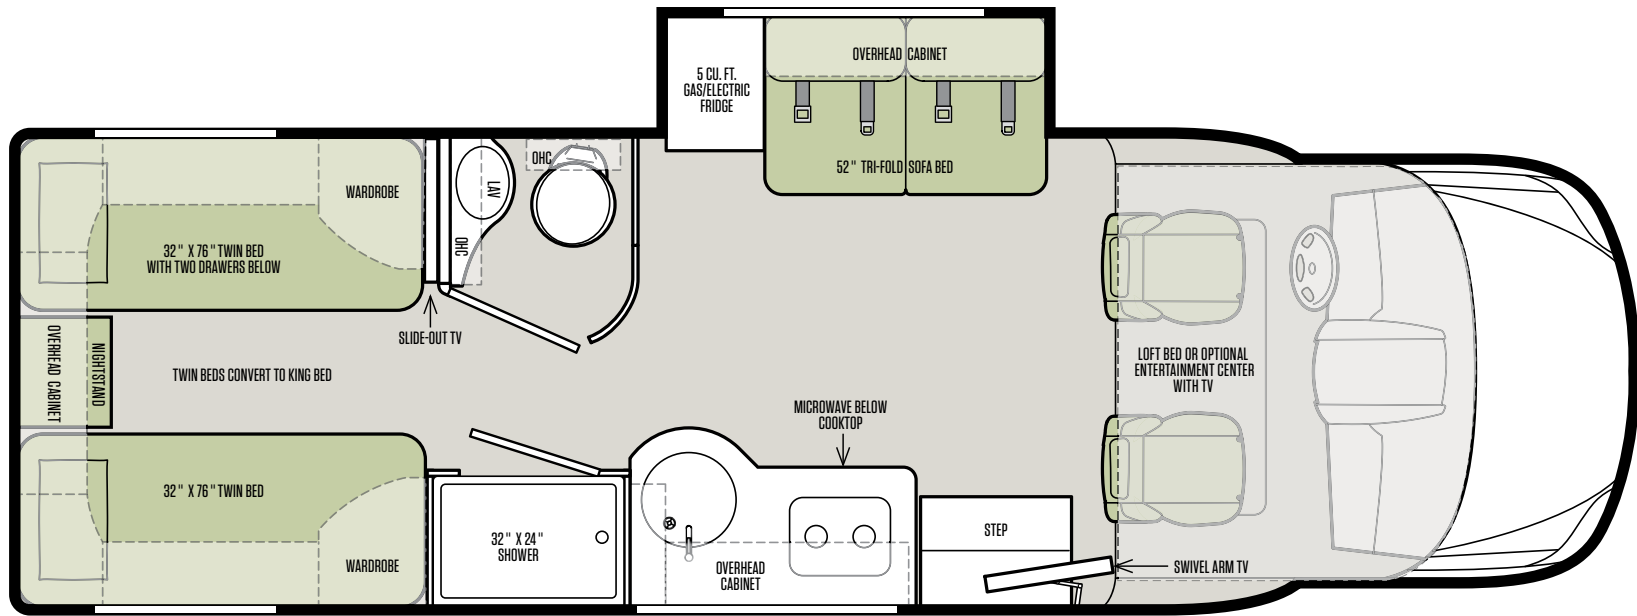

Wayfarer

TIFFIN
MOTORHOMES

The Wayfarer is the first luxury Class C coach designed and built by Tiffin Motorhomes, one of the nation's largest manufacturers of Class A models. Family-owned and operated for more than 40 years, Tiffin takes great pride in bringing its legacy of exceptional craftsmanship and luxury to Class C enthusiasts.

24 TW