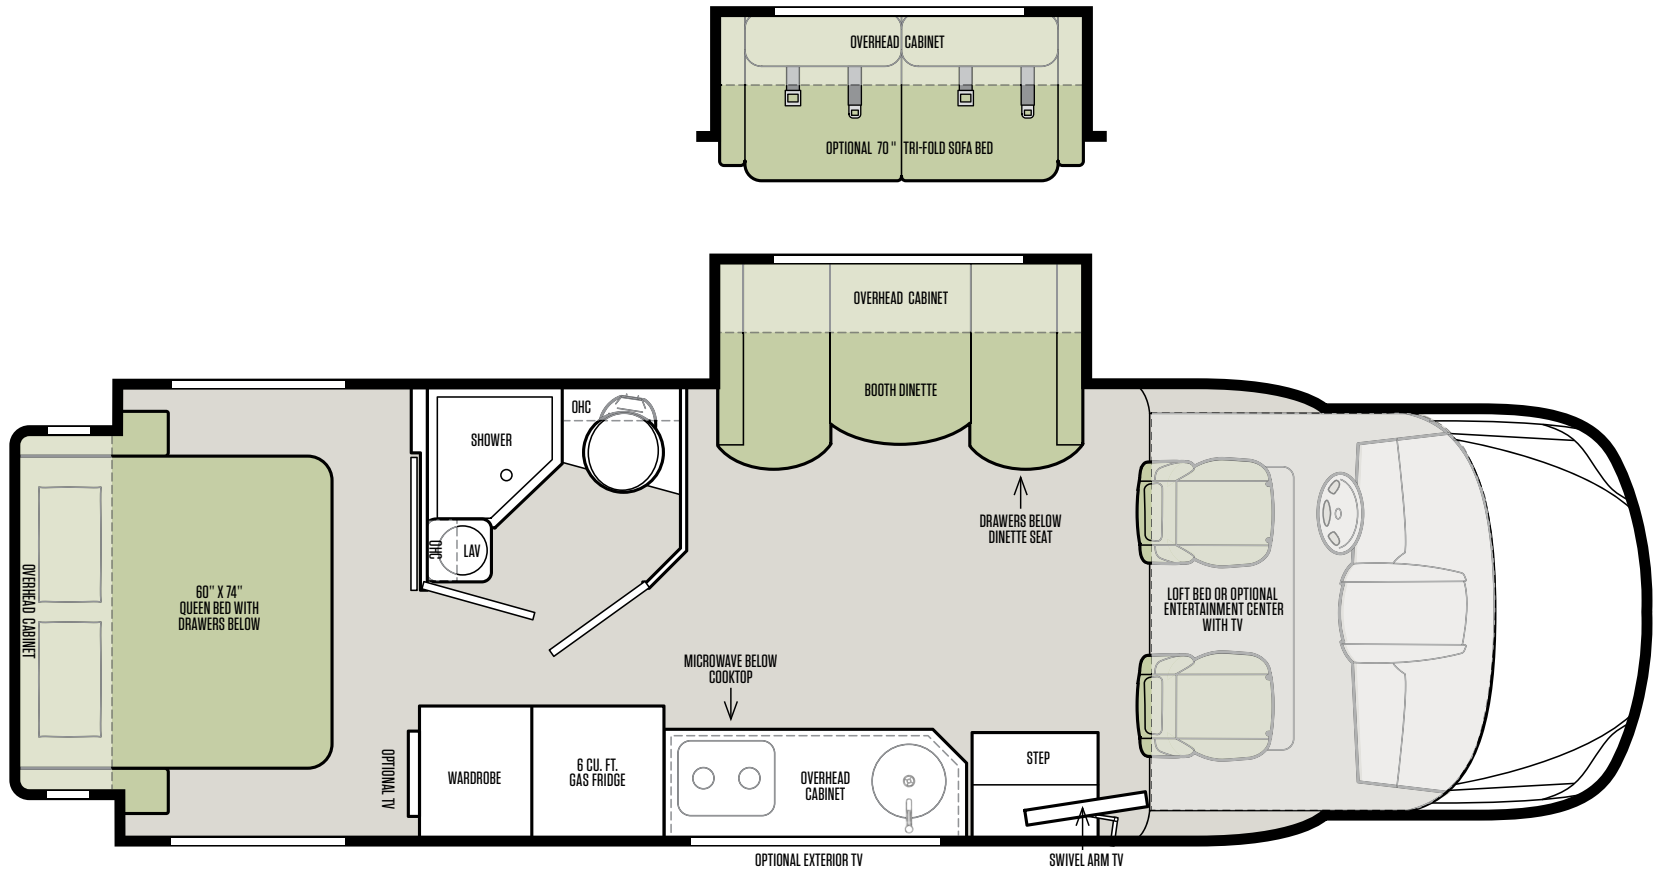

Wayfarer

TIFFIN
MOTORHOMES

The Wayfarer is the first luxury Class C coach designed and built by Tiffin Motorhomes, one of the nation's largest manufacturers of Class A models. Family-owned and operated for more than 40 years, Tiffin takes great pride in bringing its legacy of exceptional craftsmanship and luxury to Class C enthusiasts.

24 QW